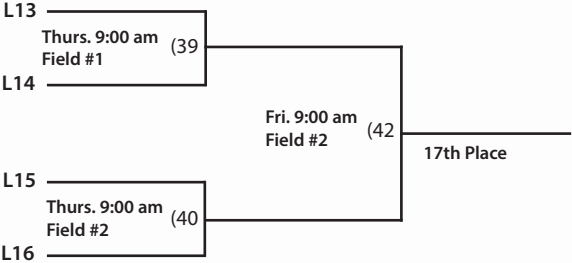

NBBA 20 Team Double Elimination National Tournament

17th-20th Place Games

Placement Bracket