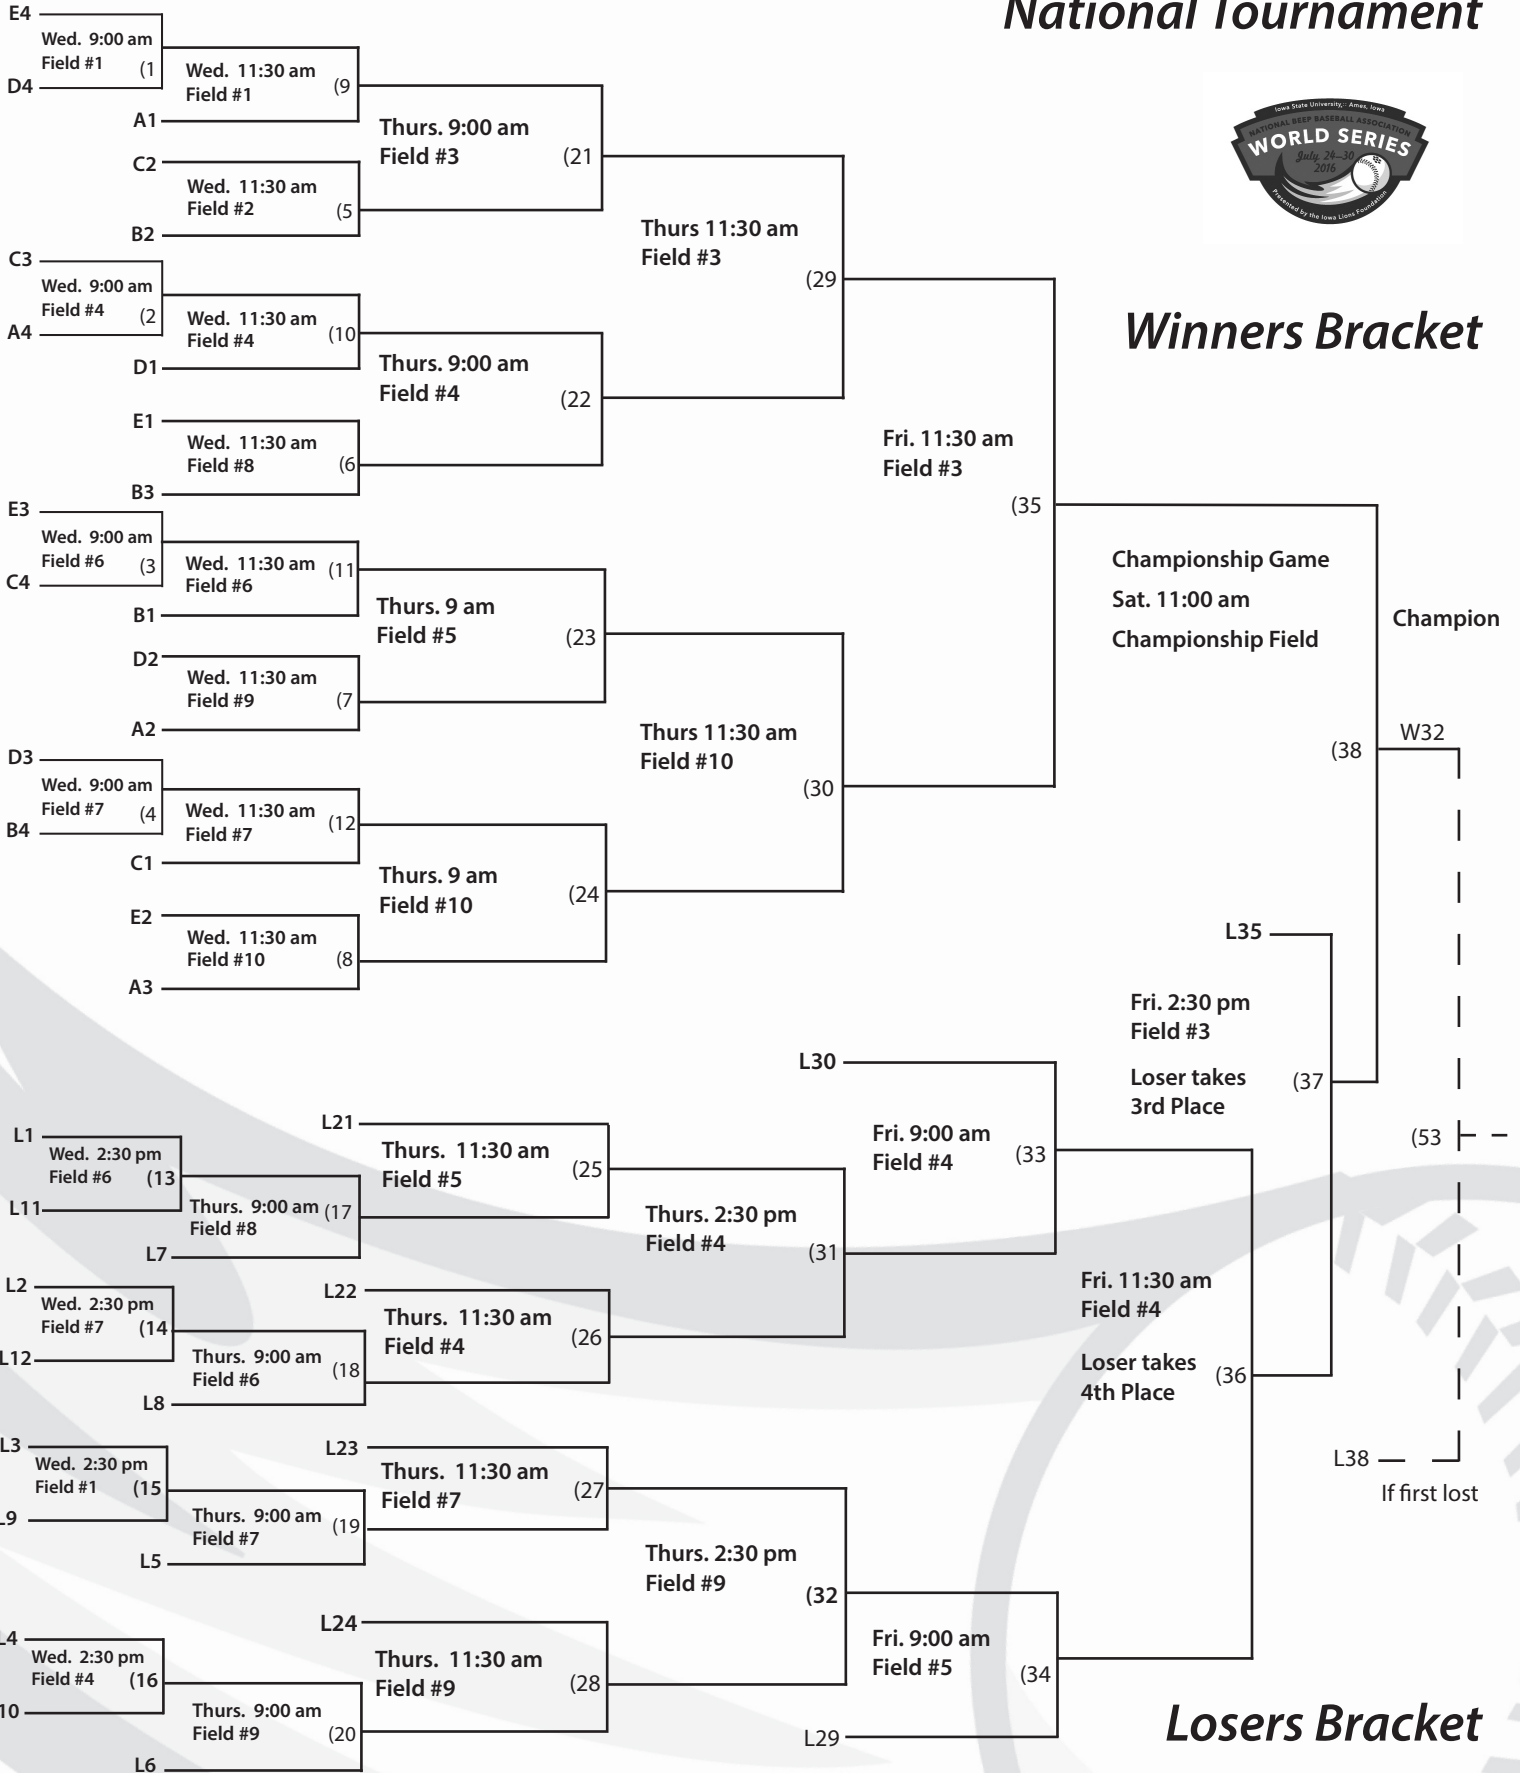

# NBBA 20 Team Double Elimination National Tournament

## Winners Bracket

## Losers Bracket